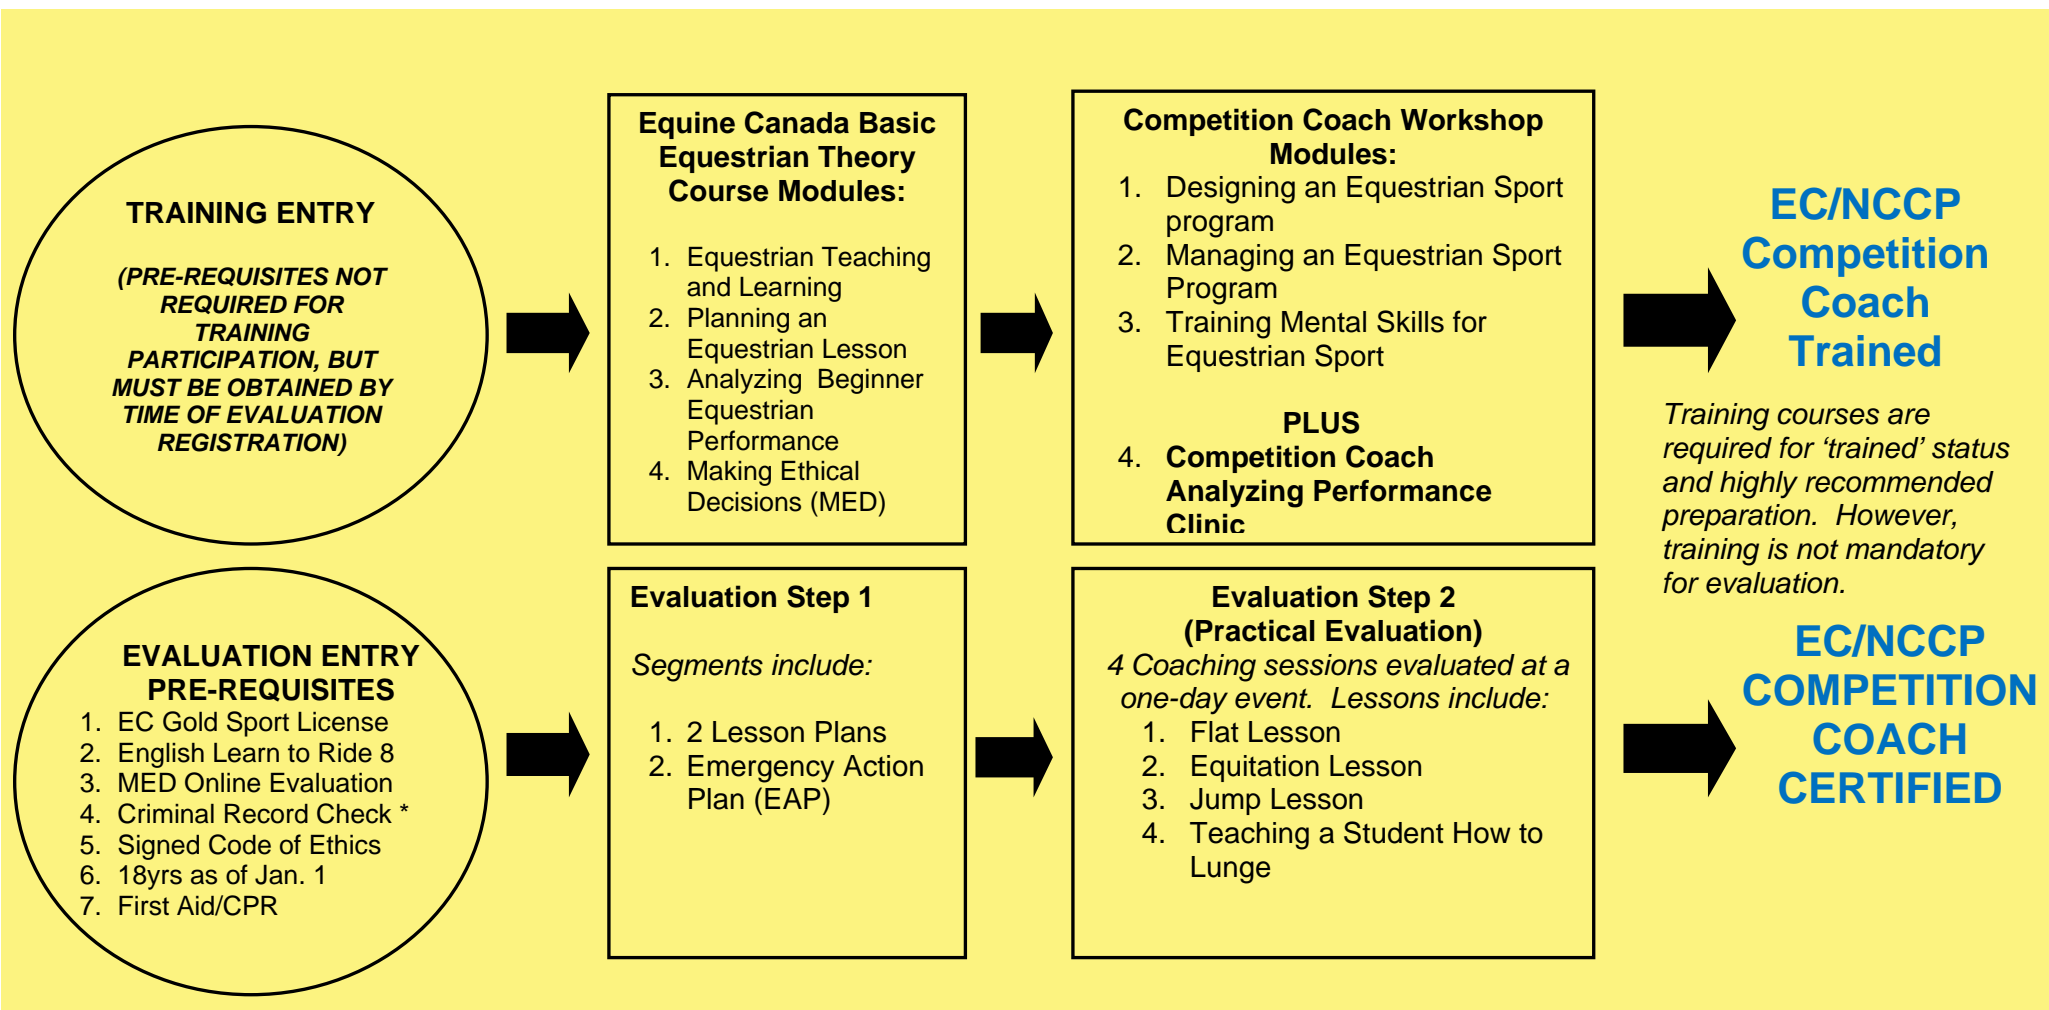

TRAINING AND CERTIFICATION PATHWAY FOR COMPETITION COACHES (ENGLISH)

CERTIFICATION MAINTENANCE

To maintain certified status, all Equine Canada coaches must maintain:

- EC Sport License and Coaching Levy
- A current CPR/First Aid certificate
- Criminal Record Check *
- 20 hours of qualified professional development within each 3-year period

**as per EC standards*